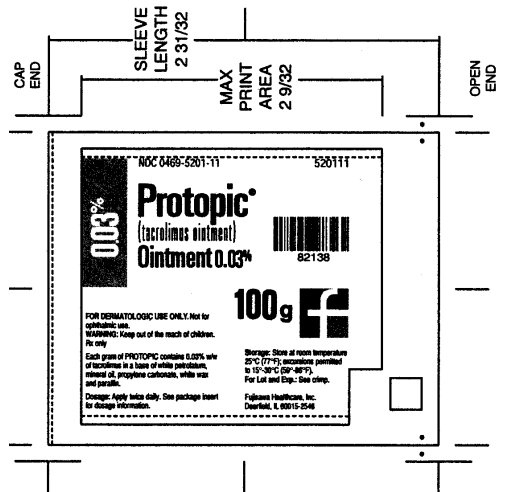

Red: PMS 186C  
Blue: PMS 301C  
Yellow: PMS 116C  
Light Blue: PMS 278C  
Black

Enclosure

Red: PMS 186C  
Blue: PMS 301C  
Yellow: PMS 116C  
Green: PMS 338C  
Black