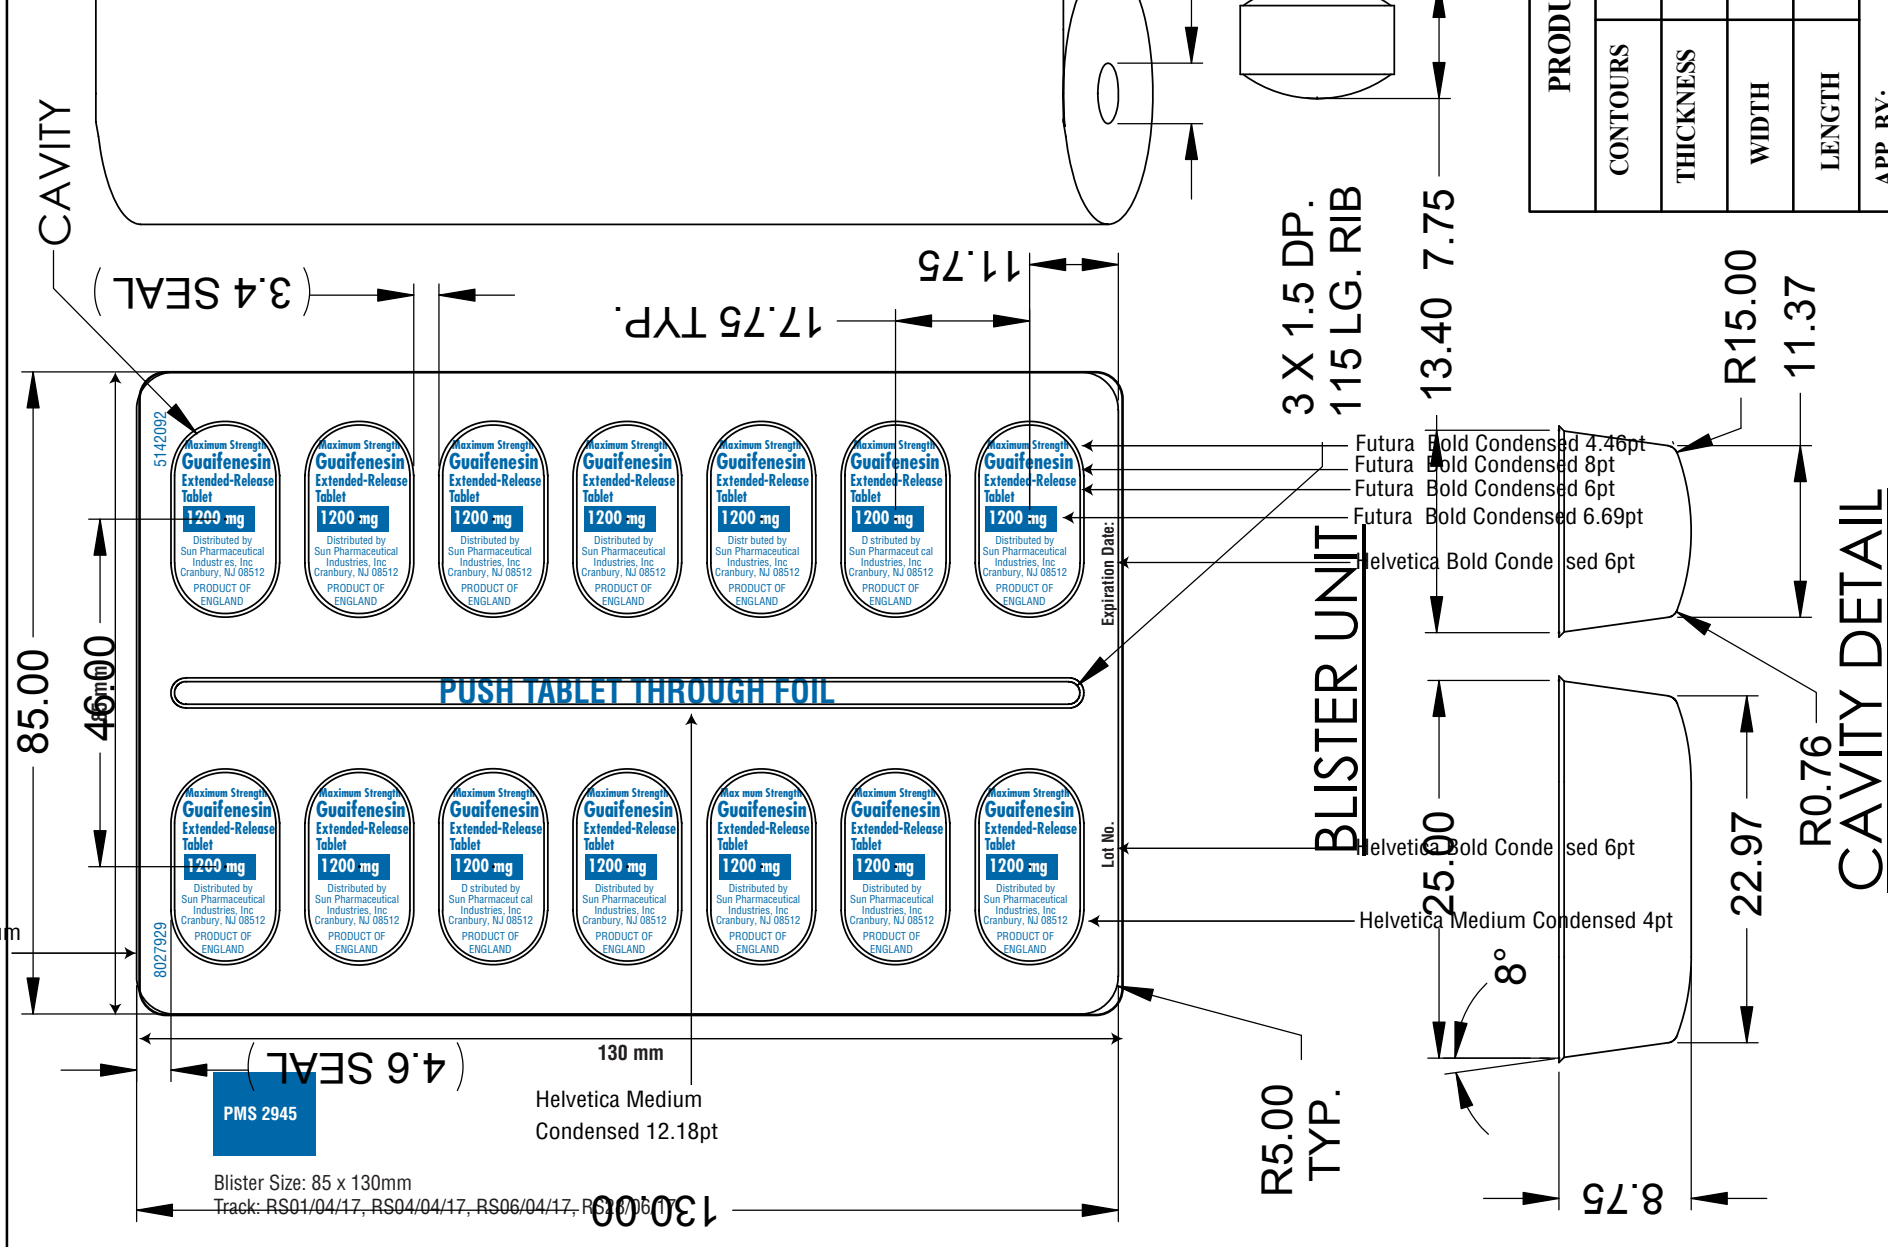

<<--GRAIN-->
PRINTED SIDE SHOWN

(b) (4)

<<--GRAIN-->>
PRINTED SIDE SHOWN

(b) (4)

<<--GRAIN-->
PRINTED SIDE SHOWN

(b) (4)

<<--GRAIN-->>
PRINTED SIDE SHOWN

(b) (4)

CONTOURS	THICKNESS	WIDTH	LENGTH

Helvetica Medium
Condensed 6pt

BLISTER UNIT

R0.76
CAVITY DETAIL