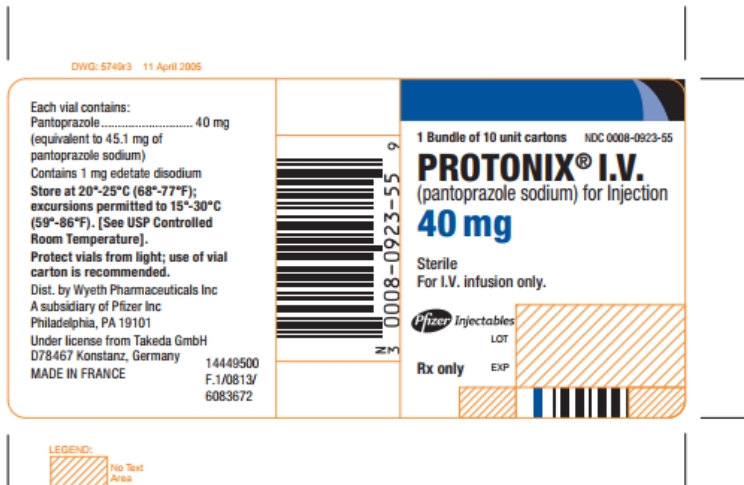

DWG. 6236r6 31 Aug. 2007

David
Lewis

Digitally signed by David Lewis

Date: 12/06/2017 04:22:54PM

GUID: 508da72000029f287fa31e664741b577